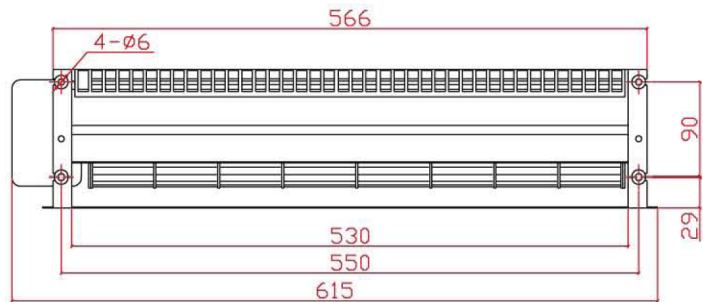

Size: 615mm×153mm×130mm

Motor: Capacitor induction

Bearing: Ball

Impeller: Reinforced Plastic, $\varnothing$ 100mm×480mm

Frame: Steel with plastic-coated

Weight: 4.3kg

Life: 30000hours

Operation Temperature: -20°C~+50°C