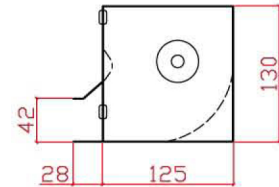

ZFB-1048 CROSS FLOW FAN

Size: 615mm×153mm×130mm

Motor: Capacitor induction

Bearing: Ball

Impeller: Reinforced Plastic, \varnothing 100mm×480mm

Frame: Steel with plastic-coated

Weight: 4.3kg

Life: 30000hours