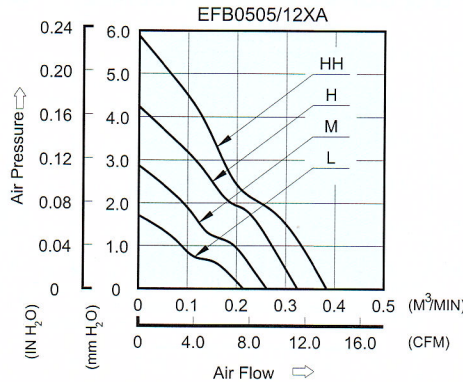

## DIMENSIONS DRAWING

- \* Bearing Type  
Two Ball Bearings or  
1 Ball + 1 Sleeve Bearing
- \* Material :  
Impeller & Frame : Plastic (UL 94V-0)
- \* Lead Wires :  
UL 2468 AWG #28 Or Equivalent  
Red Wire Positive (+)  
Black Wire Negative (-)
- \* Weight : 26g (0.92 oz)
- \* Rib Type Only

## P & Q CURVE (AT RATED VOLTAGE)

\* Function type is optional.  
 \* The max. air flow and the speed are measured in free air; max. air pressure is measured at zero air flow.  
 \* Noise is measured in anechoic chamber in free air, one meter from intake side.  
 \* All readings are typical values at rated voltage.  
 \* Specifications are subject to change without notice.  
 \* "-BS" means "1 ball + 1 sleeve"