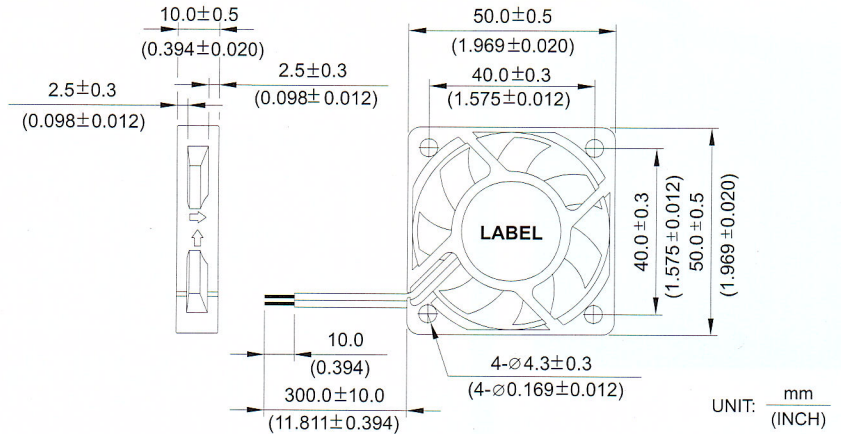

# EFB 50 x 50 x 10 MM SERIES

## DIMENSIONS DRAWING

- \* Bearing Type  
Two Ball Bearings or  
1 Ball + 1 Sleeve Bearing
- \* Material :  
Impeller & Frame : Plastic (UL 94V-0)
- \* Lead Wires :  
UL 2468 AWG #28 Or Equivalent  
Red Wire Positive (+)  
Black Wire Negative (-)
- \* Weight : 26g (0.92 oz)
- \* Rib Type Only

## P & Q CURVE (AT RATED VOLTAGE)

\* Function type is optional.  
 \* The max. air flow and the speed are measured in free air; max. air pressure is measured at zero air flow.  
 \* Noise is measured in anechoic chamber in free air, one meter from intake side.  
 \* All readings are typical values at rated voltage.  
 \* Specifications are subject to change without notice.  
 \* "-BS" means "1 ball + 1 sleeve"