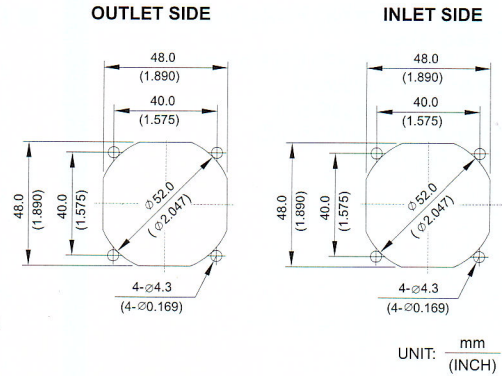

MOUNTING PANEL CUTOUT

MODELS		Rated Voltage	Operating Voltage Range	Rated Current	Rated Input Power	Speed	Maximum Air Flow		Maximum Air Pressure		Noise
TWO BALLS	FUNCTION	VDC	VDC	Amp	Watt	R.P.M.	m³ /min	CFM	mmH₂O	IN H₂O	dB-A
EFB0505LA	-R00 / -F00	5	4.5 to 5.5	0.08	0.40	3500	0.210	7.42	1.72	0.068	18.0
EFB0512LA	-R00 / -F00	12	9.0 to 13.8	0.05	0.60						
EFB0505MA	-R00 / -F00	5	4.5 to 5.5	0.13	0.65	4500	0.260	9.18	2.87	0.113	25.0
EFB0512MA	-R00 / -F00	12	9.0 to 13.8	0.08	0.96						
EFB0505HA	-R00 / -F00	5	4.5 to 5.5	0.20	1.00	5500	0.320	11.30	4.24	0.167	30.0
EFB0512HA	-R00 / -F00	12	9.0 to 13.8	0.10	1.20						
EFB0512HHA	-R00 / -F00	12	7.0 to 13.8	0.15	1.80	6500	0.384	13.56	5.89	0.232	35.0
1 BALL+1 SLEEVE	FUNCTION	VDC	VDC	Amp	Watt	R.P.M.	m³ /min	CFM	mmH₂O	IN H₂O	dB-A
EFB0505LA-BS	-R00 / -F00	5	4.5 to 5.5	0.08	0.40	3500	0.210	7.42	1.72	0.068	18.0
EFB0512LA-BS	-R00 / -F00	12	9.0 to 13.8	0.05	0.60						
EFB0505MA-BS	-R00 / -F00	5	4.5 to 5.5	0.13	0.65	4500	0.260	9.18	2.87	0.113	25.0
EFB0512MA-BS	-R00 / -F00	12	9.0 to 13.8	0.08	0.96						
EFB0505HA-BS	-R00 / -F00	5	4.5 to 5.5	0.20	1.00	5500	0.320	11.30	4.24	0.167	30.0
EFB0512HA-BS	-R00 / -F00	12	9.0 to 13.8	0.10	1.20						
EFB0512HHA-BS	-R00 / -F00	12	7.0 to 13.8	0.15	1.80	6500	0.384	13.56	5.89	0.232	35.0

* Function type is optional.
* The max. air flow and the speed are measured in free air; max. air pressure is measured at zero air flow.
* Noise is measured in anechoic chamber in free air, one meter from intake side.
* All readings are typical values at rated voltage.
* Specifications are subject to change without notice.
* "-BS" means "1 ball + 1 sleeve"